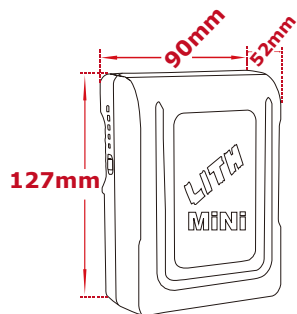

MINI Camera Li-ion Batteries

- Super compact professional camera battery.
- V-Mount plate/Gold Mount plate.
- D-tap output socket.
- New high power Li-ion cells.
- 5-level LED power indicator.
- Multiple circuit protections.